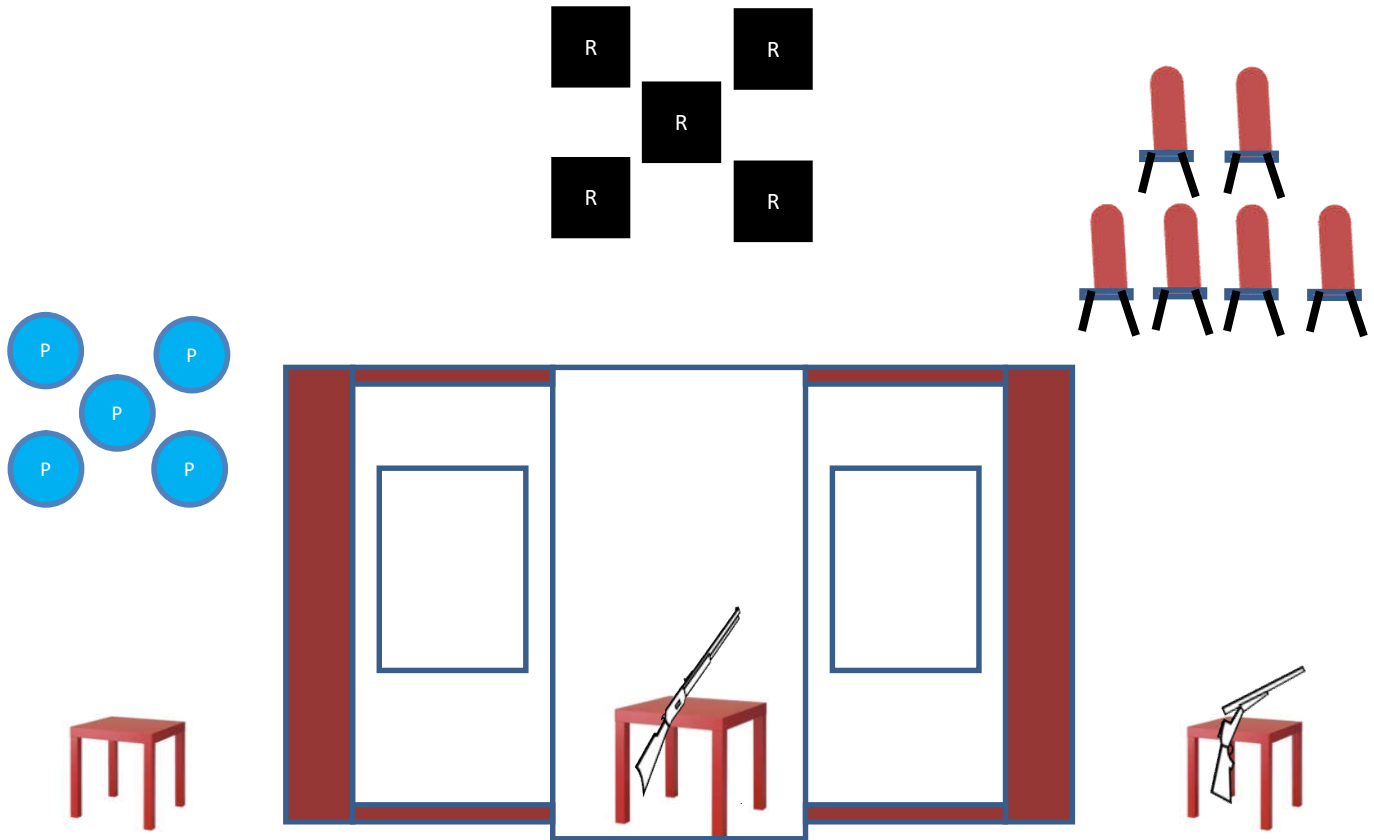

**JUNE 2019 WILD BUNCH MONTHLY
STAGE THREE
THE MARSHALL'S OFFICE
28 PISTOL 10 RIFLE 6 SHOTGUN**

STAGING: Pistol loaded with a 7 round mag & holstered. Rifle loaded with 10 rounds on center doorway table. Shotgun loaded with 6 rounds at right outside table.

START POS: Shooter starts at right outside table. Thumbs hooked in gun belt.

PROCEDURE: **ATB:** from right outside table with shotgun engage 6 shotgun targets. At doorway table with rifle engage left top & bottom "R" targets alternating for 4 rounds then place 5th round on center target. Repeat sequence on right top & bottom targets. With pistol at doorway engage left top & bottom "R" targets alternating for 4 rounds, then place 3 rounds on center target. Repeat sequence on right side top & bottom targets. At left outside table repeat pistol sequence on "P" targets.