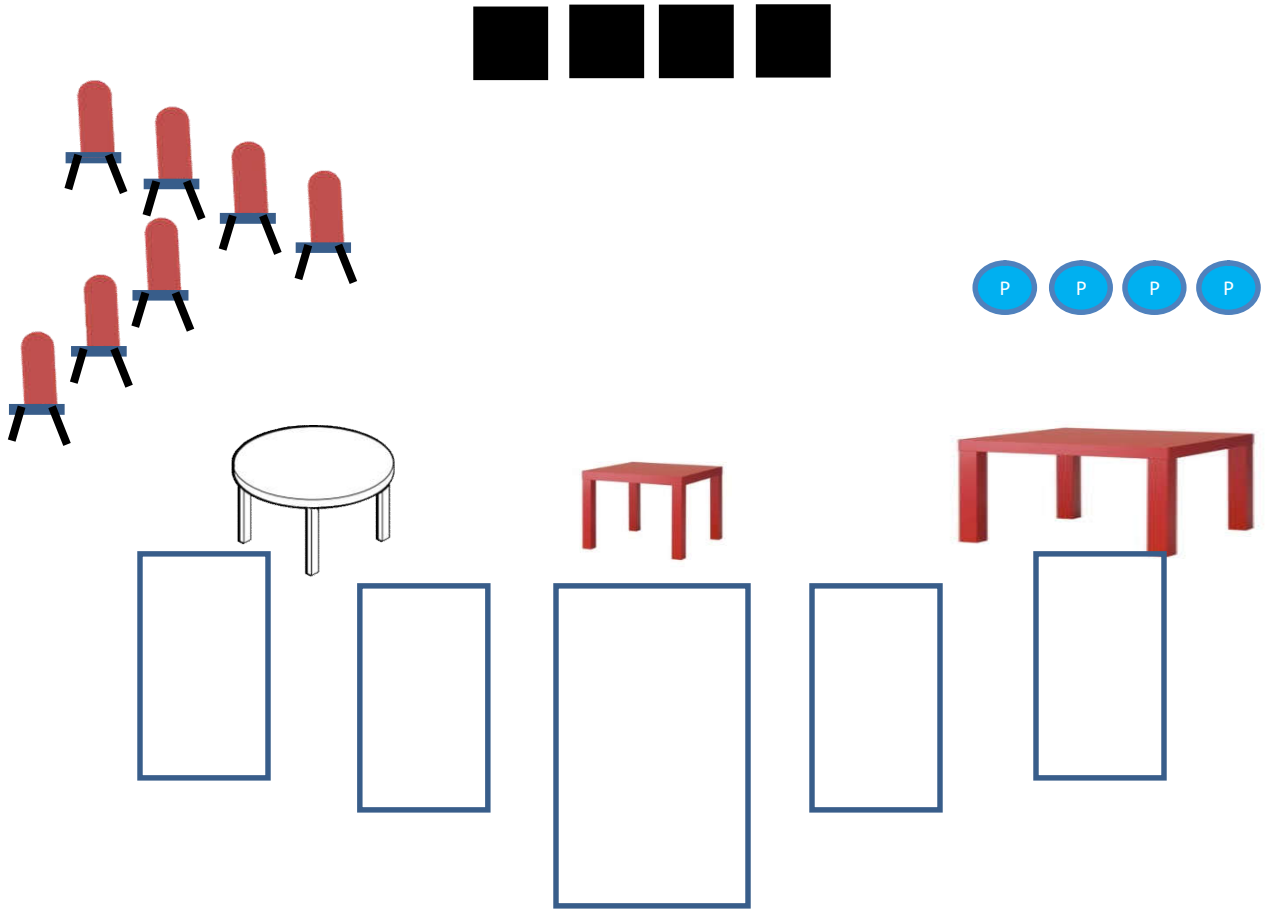

**JUNE 2019 WILD BUNCH MONTHLY
STAGE FIVE
THE MIDNIGHT STAR SALOON
35 PISTOL**

STAGING: Pistol loaded with a 7 round mag & holstered. No rifle or shotgun.

START POS: Shooter starts in saloon doorway leaning against doorjamb.

PROCEDURE: ATB with pistol shooter may start at either Poker table or Bar. At Poker table engage 7 knockdown targets until down. At center table engage black square targets with a 2-3-4-5 sweep from either end. At Bar engage "P" targets with a 2-3-4-5 sweep from either end.