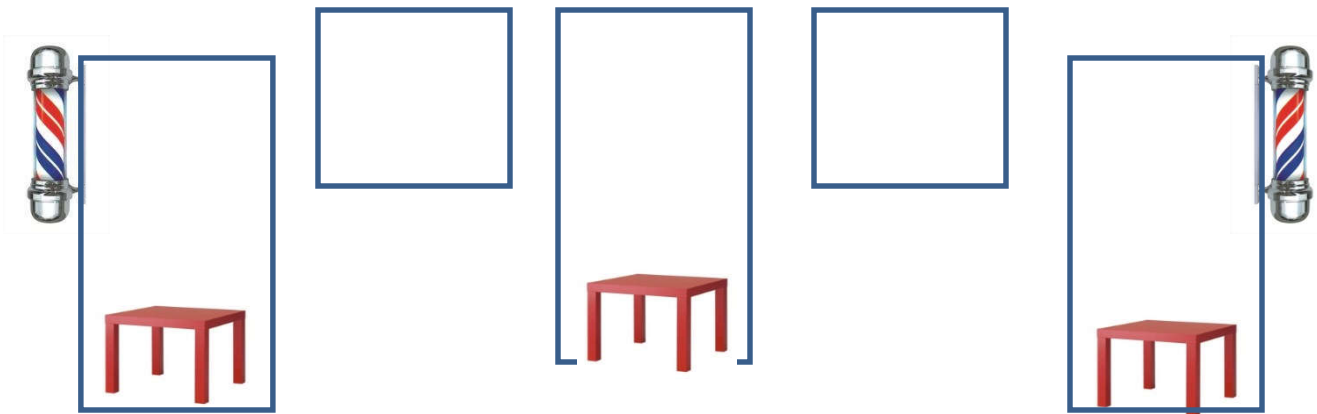

**JUNE 2019 WILD BUNCH MONTHLY
STAGE SIX
THE BARBER SHOP/TONSORIAL PARLOR
28 PISTOL 10 RIFLE 8 SHOTGUN**

STAGING: Pistol loaded with a 7 round mag & holstered. Rifle loaded with 10 rounds on center doorway table. Shotgun loaded with 6 rounds at either left or right doorway.

START POS: Shooter starts standing by center post scratching head.

PROCEDURE: ATB: with shotgun from left or right doorway engage 4 shotgun targets, move to opposite doorway and engage 4 shotgun targets, reloading as necessary. Move to center doorway and with rifle engage "P" & "RP" targets once each, any order. With pistol engage left side P1 thru P3 once each then sweep "RP" targets, from either end. Repeat sequence. Then repeat sequence on right side "P" targets, twice.