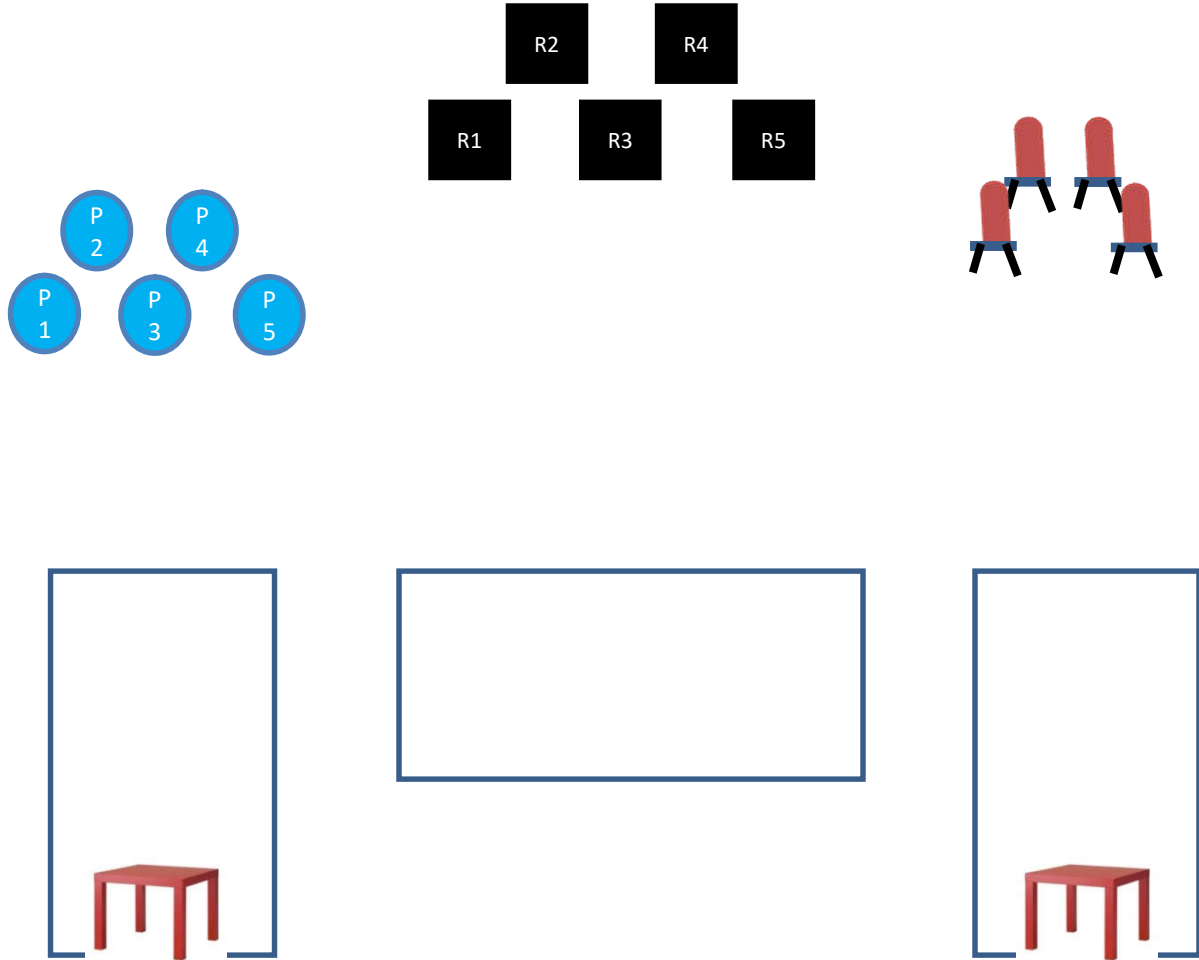

**JUNE 2019 WILD BUNCH MONTHLY
STAGE ONE
STAGECOACH MERCANTILE
28 PISTOL 9 RIFLE 4 SHOTGUN**

STAGING: Pistol loaded with a 7 round mag & holstered. Rifle loaded with 9 rounds at center window. Shotgun loaded with 4 rounds on right doorway table.

START POS: Shooter starts in main doorway.

PROCEDURE: ATB: with pistol from left doorway engage “P1,P3 & P5” with one round each then double tap “P2 & P4” any order. Repeat pistol sequence. At center window with pistol repeat sequence on “R” targets. Make pistol safe. With rifle engage “R” targets with a 1-2-3-2-1 sweep from either end. At right doorway engage 4 shotgun targets.