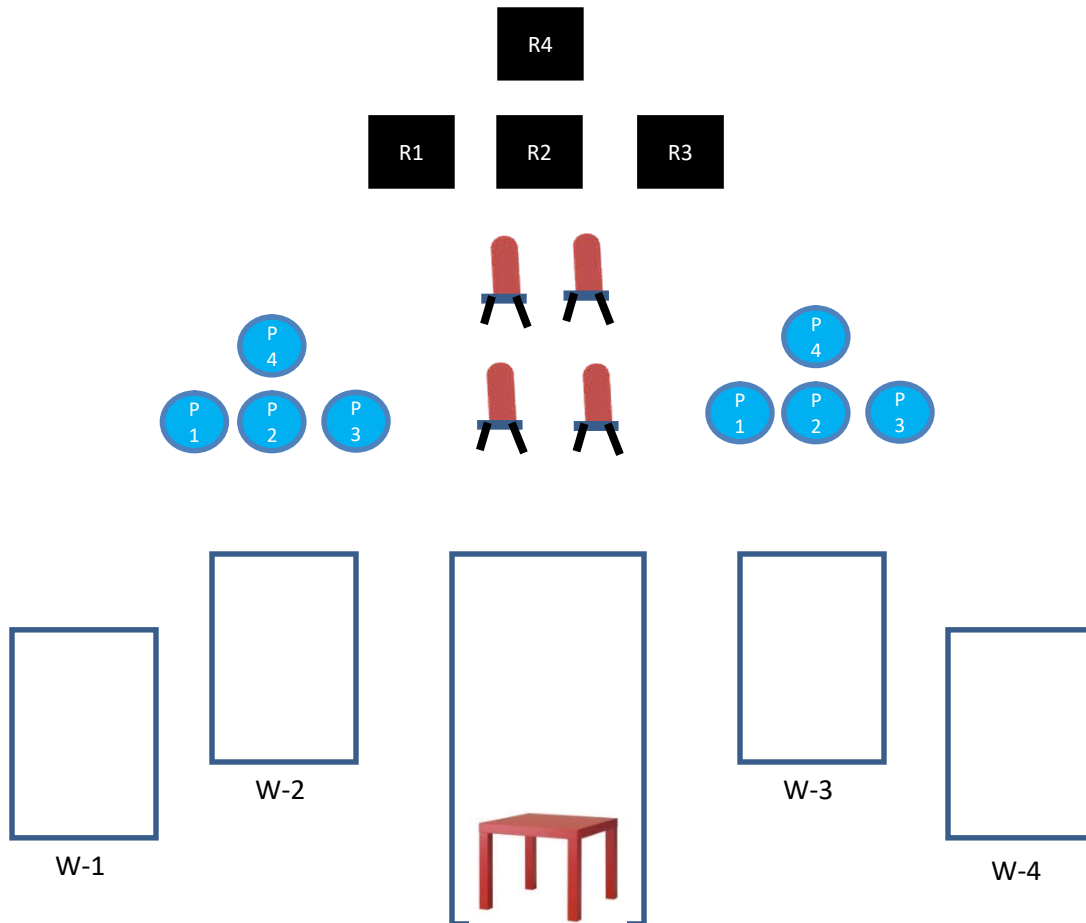

**JUNE 2019 WILD BUNCH MONTHLY
STAGE TWO
FORT DEFIANCE
21 PISTOL 9 RIFLE 4 SHOTGUN**

STAGING: Pistol loaded with a 7 round mag & holstered. Rifle loaded with 9 rounds on center doorway table. Shotgun loaded with 4 rounds on center doorway table.

START POS: Shooter starts center doorway, shotgun in hands.

PROCEDURE ATB: with shotgun engage 4 shotgun targets. With rifle engage R1, R2 & R3 with 2 rounds each, then R4 with 3 rounds. Move to W2 or W3 and with pistol engage P1 thru P3 with 2 rounds each then P4 with one round. Repeat pistol sequence at doorway and W2 or W3.