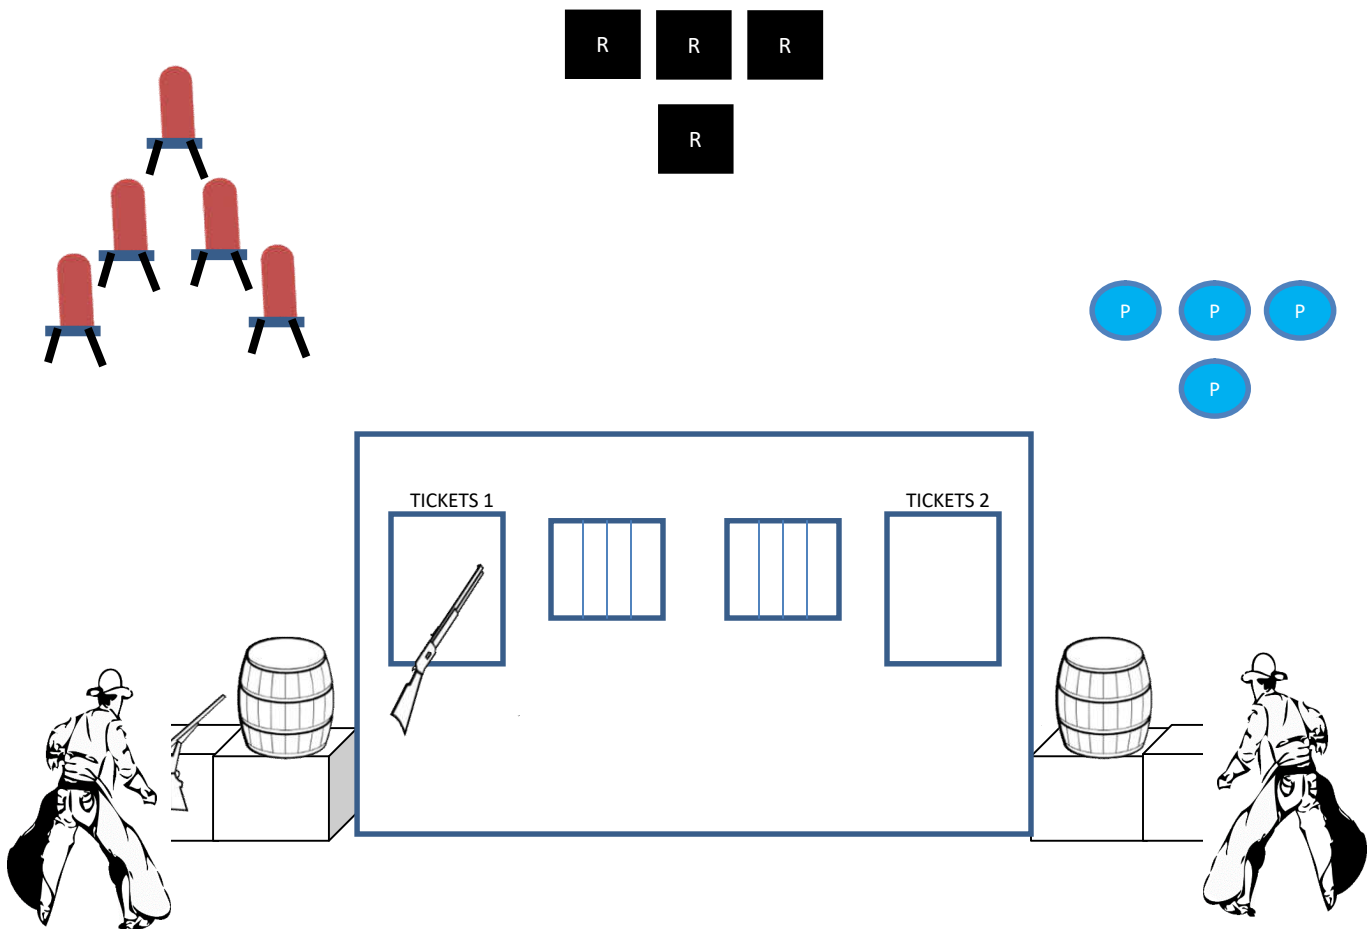

**JUNE 2019 WILD BUNCH MONTHLY
STAGE FOUR
PAWNEE TRAIN STATION
28 PISTOL 10 RIFLE 5 SHOTGUN**

STAGING: Pistol loaded with a 7 round mag & holstered. Rifle loaded with 10 rounds at Ticket window 1. Shotgun loaded with 5 rounds on left side crates.

START POS: Shooter starts at left crate, shotgun in hands, barrel touching crate.

PROCEDURE: **ATB:** from left crate with shotgun engage 5 shotgun targets. With rifle from Ticket window 1 engage rifle “R” targets with an anchor Nevada sweep starting on anchor target. At Ticket window 2 with pistol engage “R” targets with a 7 round anchor Nevada sweep starting on anchor target. Repeat sequence for another 7 rounds. At right side crates, repeat pistol sequence on “P” targets, twice, for 14 rounds.